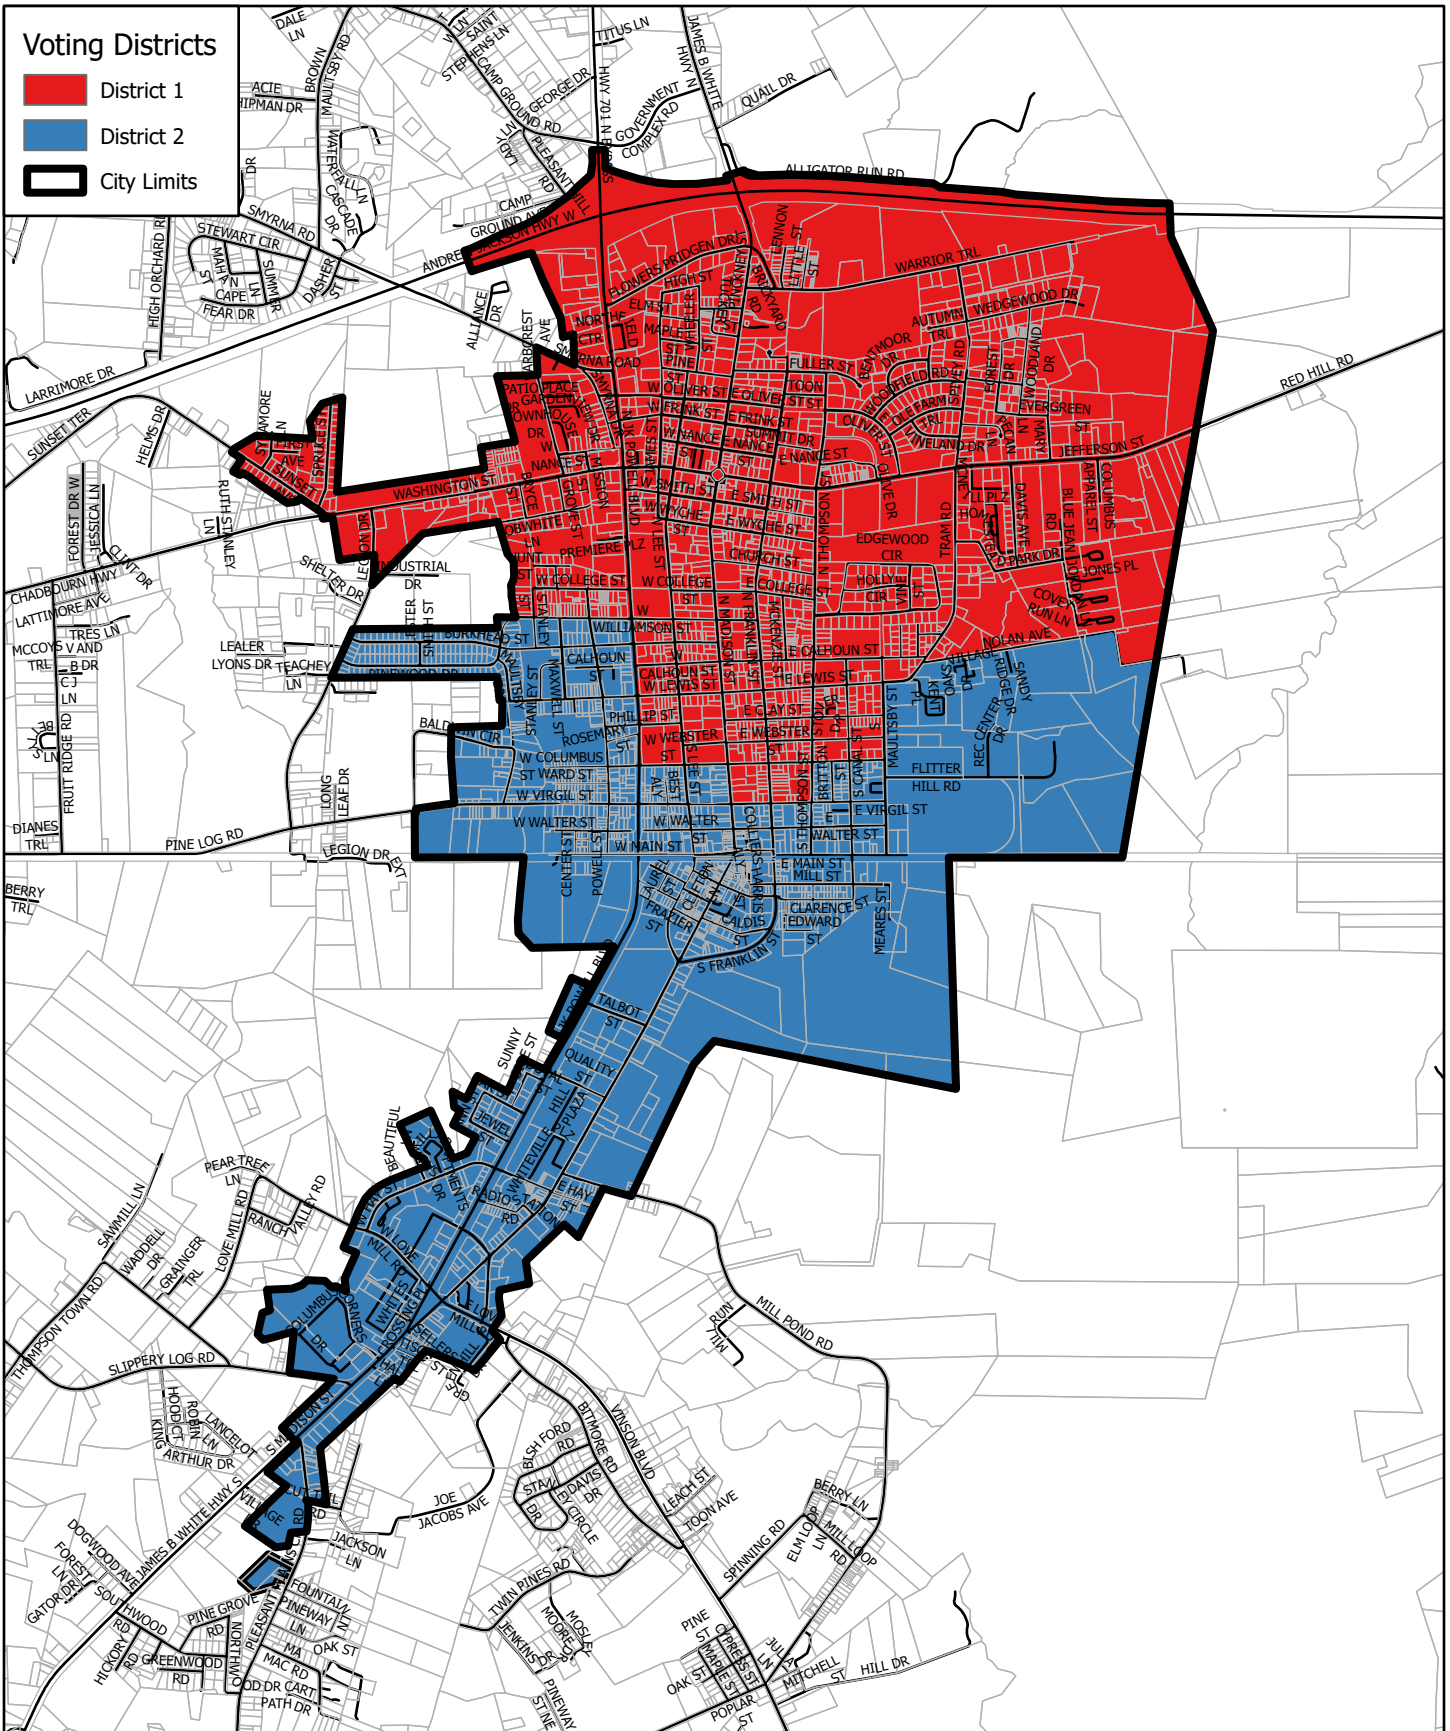

Voting Districts

- District 1
- District 2
- City Limits

City of Whiteville

Voting Districts Adopted 11/30/2021

Including Annexation Parcel

Map created 12/1/2021 by:

Data Sources: US Census Bureau, Columbus County, City of Whiteville, CFCOG